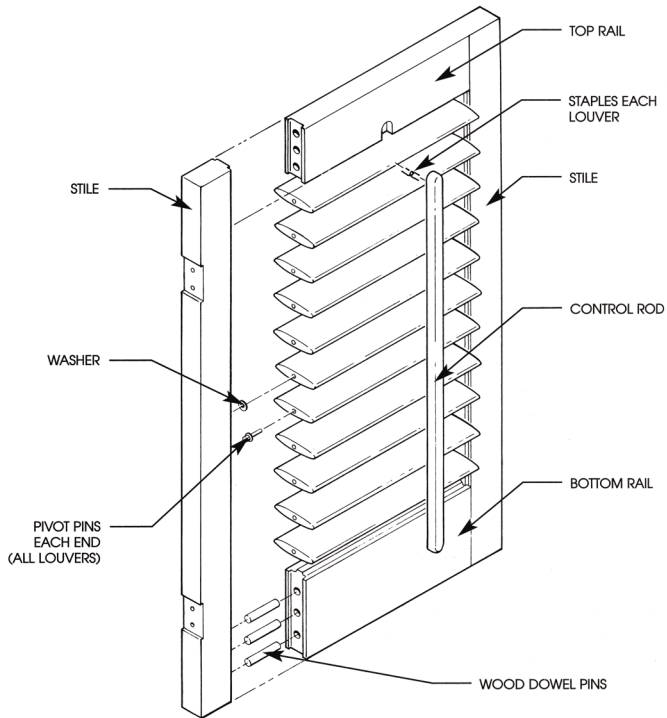

Tier on Tier
62mm blade size

Traditional range
87mm blade size

Tier on Tier
62mm blade size

Café Style
62mm blade size

Miami range
87mm blade size

California range
62mm blade size

Full Height
87mm blade size

Miami range
87mm blade size

TECHNICAL DETAILS

CAFÉ

TIER ON TIER

FULL HEIGHT

Shutters are individually designed, precisely measured, handcrafted in our own factory and installed by our experienced fitters.

The ranges are Traditional, California, Miami and Florida. All ranges are available in café, tier on tier and full height in choices of 45mm, 62mm, 74mm and 87mm louver sizes. Shutters are offered in colour and solid natural finish wood. Shutters are also available with fixed blades with custom sized files.