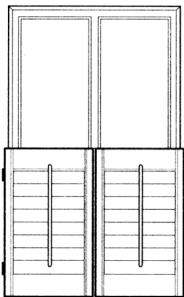

Tier on Tier
62mm blade size

Traditional range
87mm blade size

Tier on Tier
62mm blade size

Café Style
62mm blade size

Miami range
87mm blade size

California range
62mm blade size

Full Height
87mm blade size

Miami range
87mm blade size

TECHNICAL DETAILS

CAFÉ

TIER ON TIER

FULL HEIGHT

Shutters are individually designed, precisely measured, handcrafted in our own factory and installed by our experienced fitters.

The ranges are Traditional, California, Miami and Florida. All ranges are available in café, tier on tier and full height in choices of 45mm, 62mm, 74mm and 87mm louver sizes. Shutters are offered in colour and solid natural finish wood. Shutters are also available with fixed blades with custom sized files.